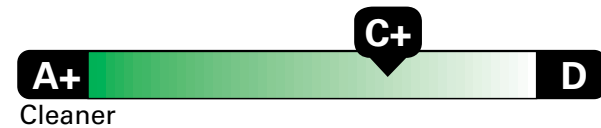

- 16-Inch x 6.0-Inch Steel Wheels
  - LT225/75R16E BSW All-Season Tires
  - Full-Size Spare Tire
  - Front Clearance Lamps
  - Rear Clearance Lamps
  - Halogen Headlamps
  - Manual Fold-Away Mirrors
  - Tinted Windshield Glass
2. **OPTIONAL EQUIPMENT** (May Replace Standard Equipment)
3. **Customer Preferred Package 21A** $545
4. Convenience Group
   - Ambient LED Interior Lighting
   - Cargo Net
   - Shelf Above Roof Trim
   - Locking Glove Box
   - Front Fog Lamps
5. **Premium Appearance Group** $220
6. Chrome Front Grille
   - Rear Assist Handles by Mopar®
   - Rear Hinged Doors with Fixed Glass
   - Deep-Tint Sunscreen Glass
   - Heated Power Folding Mirrors
   - 12-Volt Rear Auxiliary Power Outlet
   - Speed Control
   - 16-Inch Wheel Covers

Destination Charge $1,695

TOTAL PRICE: * $38,975

WARRANTY COVERAGE
5-year or 60,000-mile Powertrain Limited Warranty.
3-year or 36,000-mile Basic Limited Warranty.
Ask Dealer for a copy of the limited warranties or see your owner's manual for details.

5 YEAR / 60,000 MILE
POWERTRAIN WARRANTY

For more information visit: www.ramtrucks.com
or call 1-866-RAMINFO

FCA US LLC

California Air Resources Board

Gasoline Vehicle

Environmental Performance

These ratings are not directly comparable to the U.S. EPA/DOT light-duty vehicle label ratings. For information on how to compare, please see www.arb.ca.gov/ep_label

Protect the environment. Choose vehicles with higher ratings:

Greenhouse Gas Rating (tailpipe only)